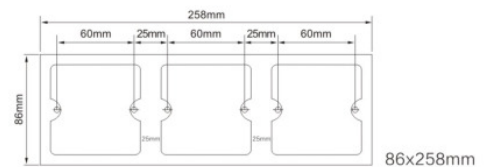

Dòng công tắc seri A90

	A90-045 Hạt USB+Loa, âm ly+HDMI USB+Audio frequency+HDMI socket 392.000		A90-052 Hạt 2 công tắc loa Two bit audio jack 93.000
	A90-046 Hạt 2HDMI Two bit HDMI socket 390.000		A90-053 Hạt 4 công tắc loa Four bit audio jack 155.000
	A90-047 Hạt USB+HDMI USB+HDMI socket 390.000		A90-054 Hạt USB+Video USB+Video socket 352.000
	A90-048 Hạt 2 USB cổng nối Two bit USB socket 390.000		A90-055 Hạt USB+Máy khuếch đại âm thanh+Video USB+Audio frequency+Video socket 376.000
	A90-049 Hạt 2 USB sạc điện Two bit USB with indicator light socket 429.000		A90-056 Hạt VGA+Video VGA+Video socket 280.000
	A90-050 Hạt 4 USB sạc điện Four bit USB with indicator light socket 792.000		A90-057 Hạt VGA+Máy khuếch đại âm thanh+Video VGA+Audio frequency+Video socket 308.000
	A90-062 Hạt chiết áp âm thanh Volume switch 250.000		A90-058 Hạt mặt bit trơn Blank panel 40.000