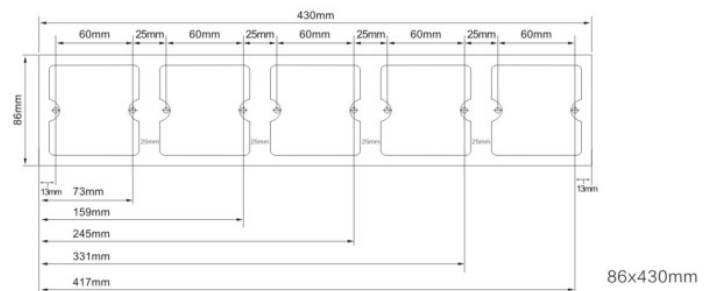

Dòng công tắc seri A90

	A90-045 Hạt USB+Loa, âm ly+HDMI USB+Audio frequency+HDMI socket 392.000		A90-052 Hạt 2 công tắc loa Two bit audio jack 93.000
	A90-046 Hạt 2HDMI Two bit HDMI socket 390.000		A90-053 Hạt 4 công tắc loa Four bit audio jack 155.000
	A90-047 Hạt USB+HDMI USB+HDMI socket 390.000		A90-054 Hạt USB+Video USB+Video socket 352.000
	A90-048 Hạt 2 USB cổng nối Two bit USB socket 390.000		A90-055 Hạt USB+Máy khuếch đại âm thanh+Video USB+Audio frequency+Video socket 376.000
	A90-049 Hạt 2 USB sạc điện Two bit USB with indicator light socket 429.000		A90-056 Hạt VGA+Video VGA+Video socket 280.000
	A90-050 Hạt 4 USB sạc điện Four bit USB with indicator light socket 792.000		A90-057 Hạt VGA+Máy khuếch đại âm thanh+Video VGA+Audio frequency+Video socket 308.000
	A90-062 Hạt chiết áp âm thanh Volume switch 250.000		A90-058 Hạt mặt bit trơn Blank panel 40.000