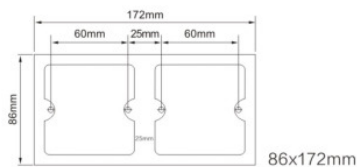

Dòng công tắc seri A90

	A90-045 Hạt USB+Loa, âm ly+HDMI USB+Audio frequency+HDMI socket 392.000		A90-052 Hạt 2 công tắc loa Two bit audio jack 93.000
	A90-046 Hạt 2HDMI Two bit HDMI socket 390.000		A90-053 Hạt 4 công tắc loa Four bit audio jack 155.000
	A90-047 Hạt USB+HDMI USB+HDMI socket 390.000		A90-054 Hạt USB+Video USB+Video socket 352.000
	A90-048 Hạt 2 USB cổng nối Two bit USB socket 390.000		A90-055 Hạt USB+Máy khuếch đại âm thanh+Video USB+Audio frequency+Video socket 376.000
	A90-049 Hạt 2 USB sạc điện Two bit USB with indicator light socket 429.000		A90-056 Hạt VGA+Video VGA+Video socket 280.000
	A90-050 Hạt 4 USB sạc điện Four bit USB with indicator light socket 792.000		A90-057 Hạt VGA+Máy khuếch đại âm thanh+Video VGA+Audio frequency+Video socket 308.000
	A90-062 Hạt chiết áp âm thanh Volume switch 250.000		A90-058 Hạt mặt bit trơn Blank panel 40.000