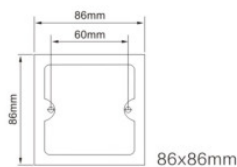

Dòng công tắc seri A90

	A90-045 Hạt USB+Loa, âm ly+HDMI USB+Audio frequency+HDMI socket 392.000		A90-052 Hạt 2 công tắc loa Two bit audio jack 93.000
	A90-046 Hạt 2HDMI Two bit HDMI socket 390.000		A90-053 Hạt 4 công tắc loa Four bit audio jack 155.000
	A90-047 Hạt USB+HDMI USB+HDMI socket 390.000		A90-054 Hạt USB+Video USB+Video socket 352.000
	A90-048 Hạt 2 USB cổng nối Two bit USB socket 390.000		A90-055 Hạt USB+Máy khuếch đại âm thanh+Video USB+Audio frequency+Video socket 376.000
	A90-049 Hạt 2 USB sạc điện Two bit USB with indicator light socket 429.000		A90-056 Hạt VGA+Video VGA+Video socket 280.000
	A90-050 Hạt 4 USB sạc điện Four bit USB with indicator light socket 792.000		A90-057 Hạt VGA+Máy khuếch đại âm thanh+Video VGA+Audio frequency+Video socket 308.000
	A90-062 Hạt chiết áp âm thanh Volume switch 250.000		A90-058 Hạt mặt bit trơn Blank panel 40.000